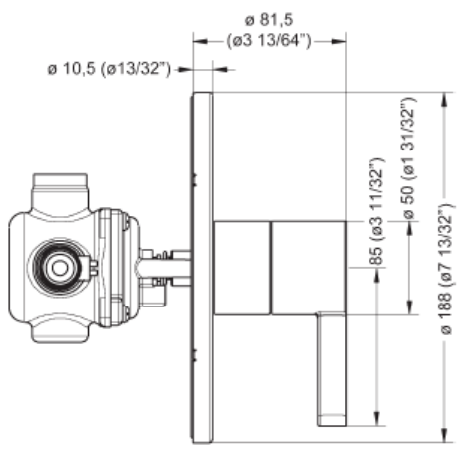

## HANSAFORM Pressure Balance Trim 5894 9101 XX17

### Product Specification:

Trim kit for pressure balance valve  
**without** diverter.

\*Rough-in 5206 0100 0017 sold  
separately.